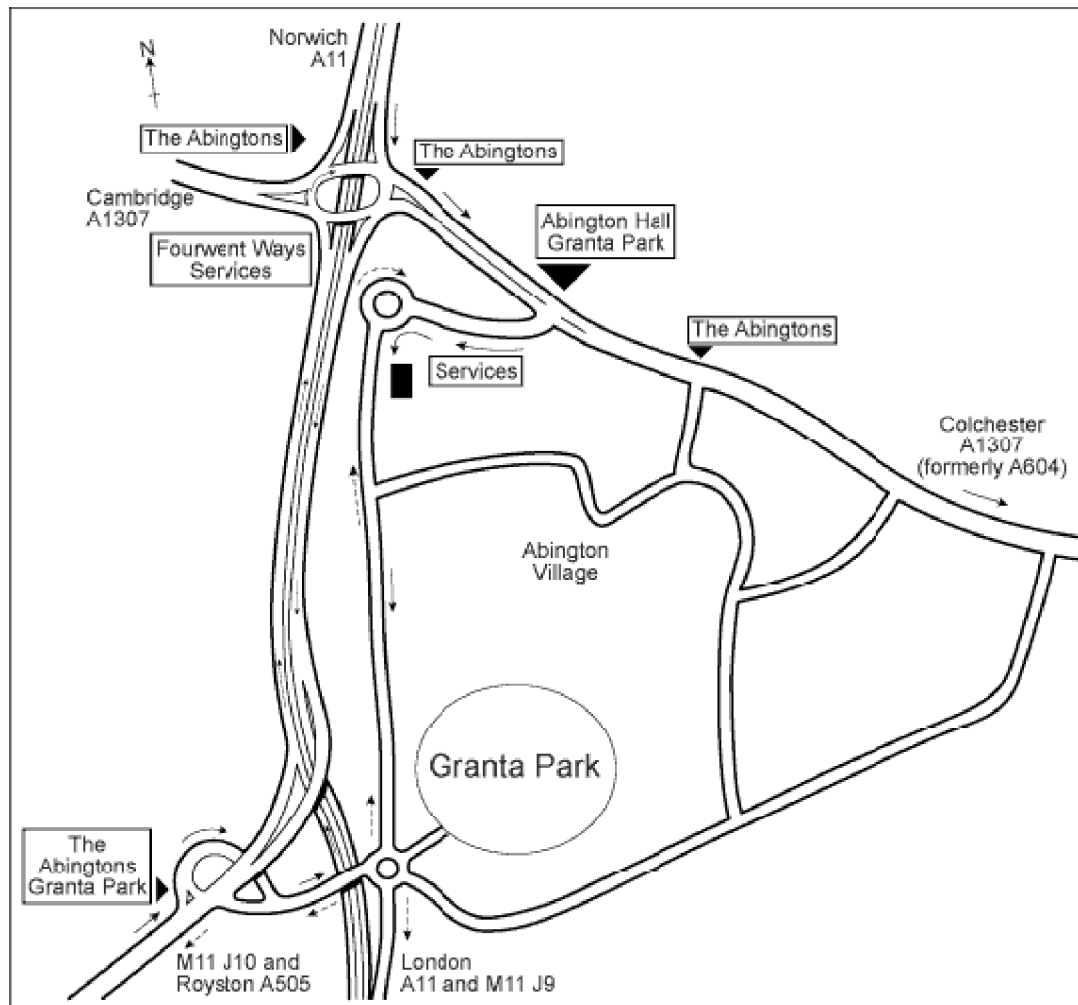

**TWI - The Conference Centre, Abington Hall, Granta Park, Great Abington, Cambridge,
CB21 6AL.**

Coming from Duxford on the A505 you take the slip road to the left, go over the new A11 and take the second turning out from the round-about into Granta Park (see below). Tell the gateman you have meeting at the Conference Centre. Turn left at the round-about and follow the road round to where, just past the staff car park on the left, there is a lot of building works. Follow the notices "NEW ROUTE", which takes you through to the edge of the site. Here you turn left to the conference car park and then follow the signs to the Conference Centre which