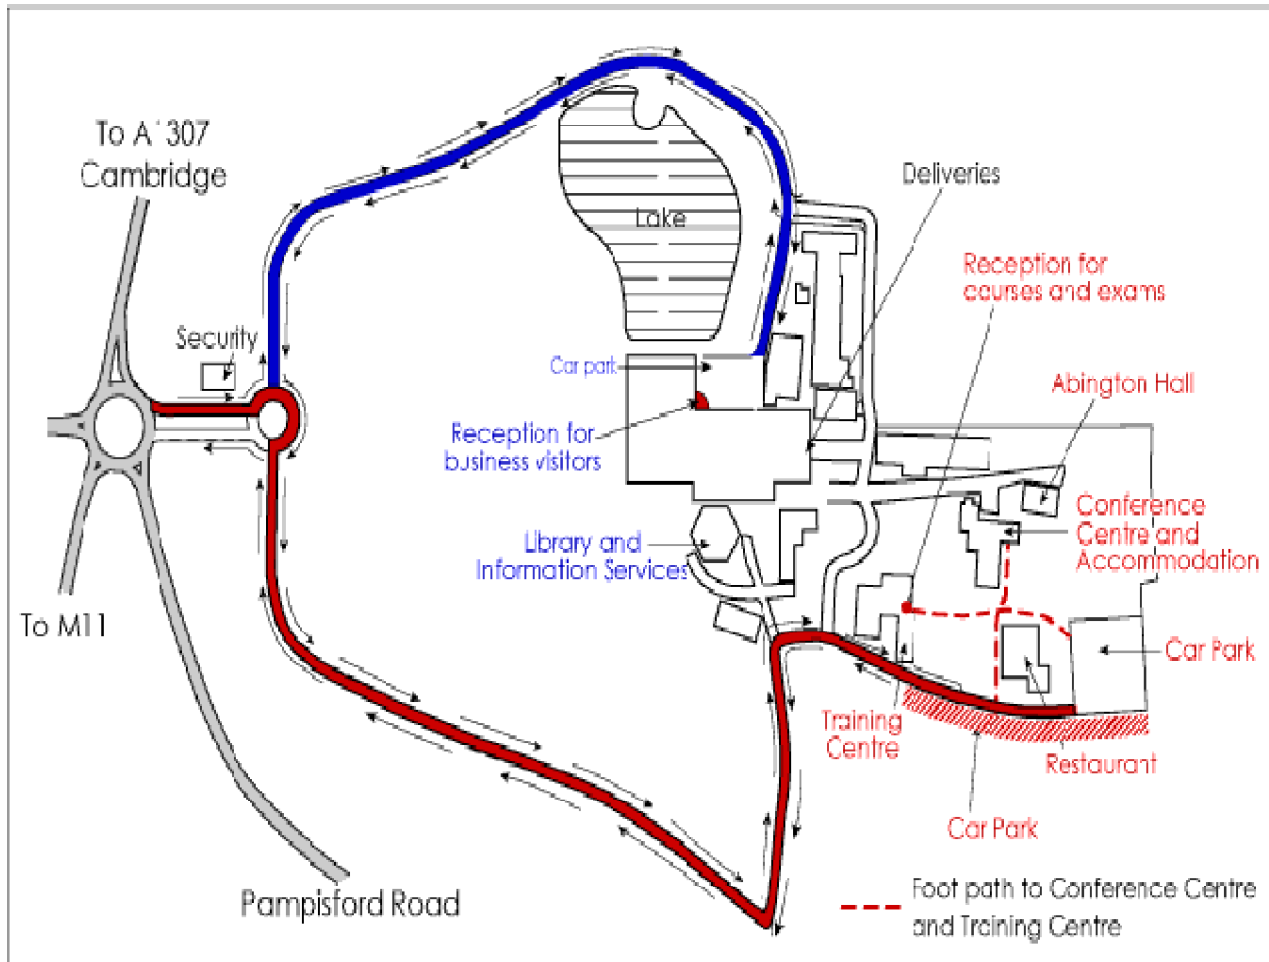

you approach from the back.