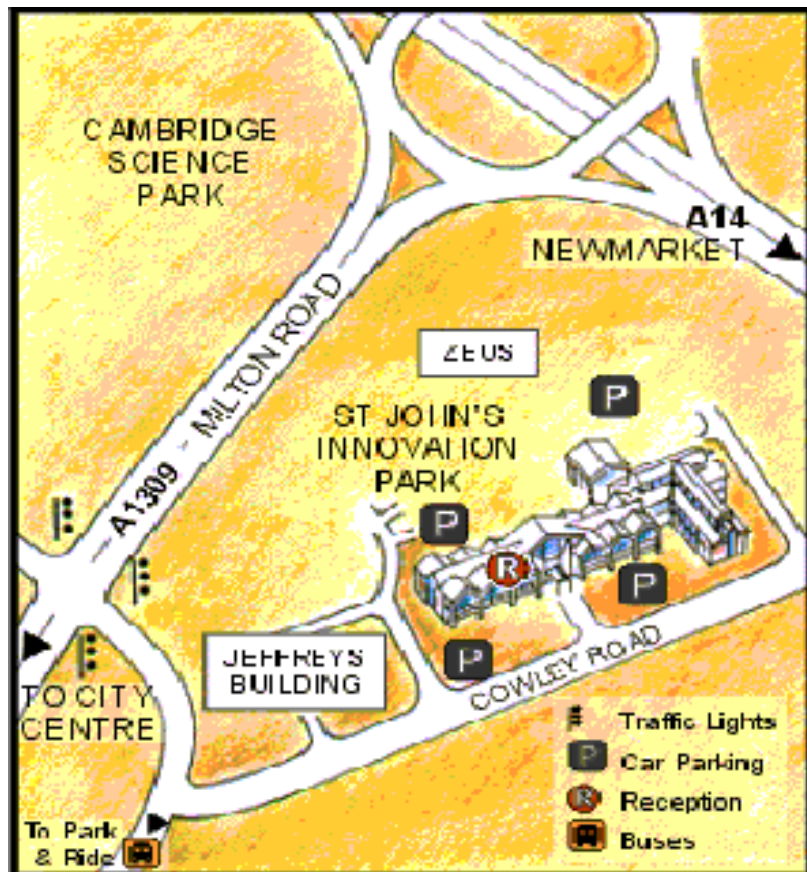

ST JOHN'S INNOVATION CENTRE

From the A14 take the exit signposted A10 Ely/Milton. Once on the roundabout take the exit signposted Cambridge (fourth exit if approaching from the West, first exit if approaching from the East). At the first set of traffic lights turn left into Cowley Road and first left again. St John's Innovation Centre is the third turning on the left with ample parking in front.

For Conference Room 3 go right to the end and turn left, taking the second car-park on the left. The entrance is in the left corner.

The Club is very fortunate in benefiting from the sponsorship of the following organisations:-